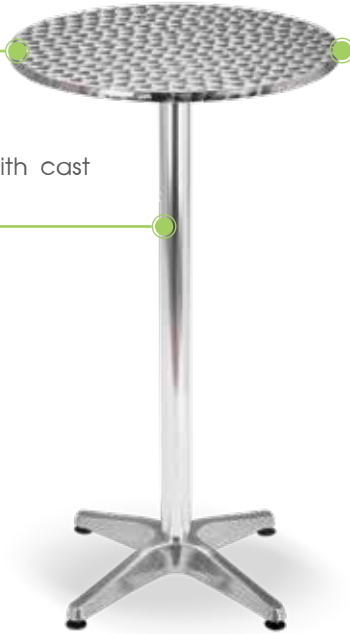

ALUMINIUM

SUITABLE FOR OUTDOOR USE
NOT TO BE LEFT IN THE RAIN

DIABLO

600mm Diam
1100mm High

Aluminium pole with cast
aluminium base

Stainless steel is molded over super
wood top ,No edging around table

JUPITER

700mm Diam
800mm Diam

SANGRIA

700mm Square
800mm Square

GROG

700mm X 1200mm

Aluminium H-base

DIABLO

Assembled
Total Height 1100mm
Total Width 600mm
Total Depth 600mm
Weight 7.1kg

Boxed
Box 1
Diablo, top and base in 1 box
Height 610mm
Depth 120mm
Width 610mm
Net Weight 6.6kg
Gross Weight 7.5kg

Box 2
Diablo pole, 1 per box
Height 1050mm
Depth 60mm
Width 775mm
Net Weight 1.2
Gross Weight 1.4

JUPITER

Assembled
Total Height 710mm
Total Width 700mm
Total Depth 700mm
Weight 9.35kg

Boxed
1 per box
Height 710mm
Depth 110mm
Width 710mm
Net Weight 11.5kg
Gross Weight 12.8kg

GROG

Assembled
Total Height 710mm
Total Width 700mm
Total Depth 1200mm
Weight 16.9kg