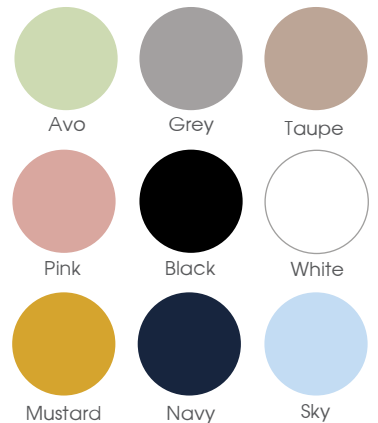

IVY

IVY

Boxed	4 per Box	
	Height	580 mm
	Depth	650 mm
	Width	620 mm
	Net Weight	26.2 kg
	Gross Weight	28.2 kg

Assembled	Total Height	830 mm
	Seat Height	470 mm
	Seat Width	500 mm
	Seat Depth	410 mm
	Total Depth	540 mm
	Weight	3.25 kg